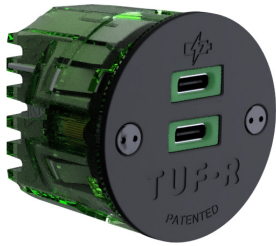

TUF|PROTECT

Advanced USB Protection

TUF|TALK

IDR Technology

TUF-R modules come in a selection of profiles designed to fit most OE Elsafe products, including OE desktop power rails, table boxes, and in-desk power units. TUF modules can be integrated within commercial furniture or panel-mounted.

TUF Modules

APPLICATIONS

TUF QF15 Tile
USB-A+C Ports **30W**

QIKFIT TUF is ideal for lockers, ask us about multiple fitting options.

TUF-HP QF15 Tile
USB-A+C Ports **65W**

TUF-R USB-A+C Ports 25W

TUF-R USB-C+C Ports 30W

TUF-R A+C and TUF-R C+C fit all OE 42mm canister products.

TUF Modules

APPLICATIONS

TUF-R HP USB-A+C Ports 72W*

**TUF-R HP CC USB-C+C Ports
150W****

TUF-R HP A+C and TUF-R HP C+C
fit all OE 42mm canister products.