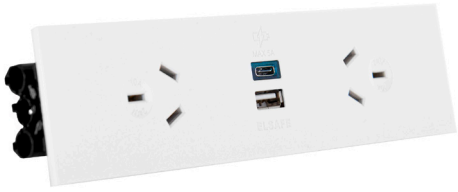

TUF Modules

APPLICATIONS

QF 2GPO TUF 2GPOs, TUF USB-A+C Ports plus **25W**